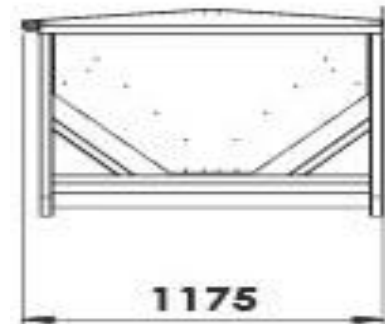

Product code:
FTPOULTRY8M

APPLICATION

This trough is designed for feeding free range birds on a larger scale. The size and length of the unit invites an improved participation of large numbers of birds. The low profile of the trough and the wide opening under the canvas cover makes filling simpler and provides easy access.

FEATURES

- 14.4m of feeding area
- rain verandahs
- Skid base
- Roll tarp cover
- Forklift tynes
- Low to the ground means easy filling
- 2.2 tonne capacity

SPECIFICATIONS

Length: 7460mm

Width: 1175mm

Height: 960mm

Weight: 320kg

Feed Tray: 260mm