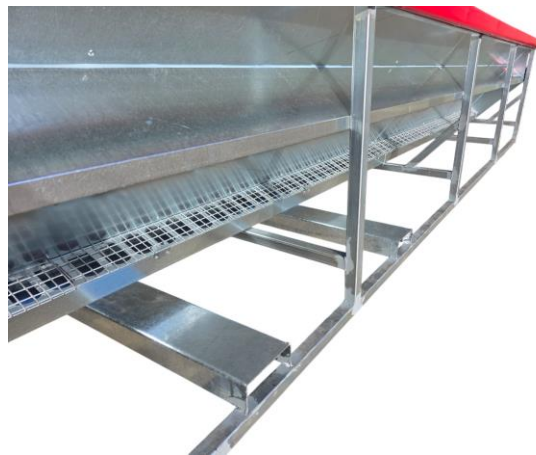

Product code:
FTPOULTRY8M

APPLICATION

This trough is designed for feeding free range birds on a larger scale. The size and length of the unit invites an improved participation of large numbers of birds. The low profile of the trough and the wide opening under the canvas cover makes filling simpler and provides easy access.

FEATURES

- 14.4m of feeding area
- rain verandahs
- Skid base
- Roll tarp cover
- Forklift tynes
- Low to the ground means easy filling
- 2.2 tonne capacity

SPECIFICATIONS

Length: 7460mm

Width: 1175mm

Height: 960mm

Weight: 320kg

Feed Tray: 260mm